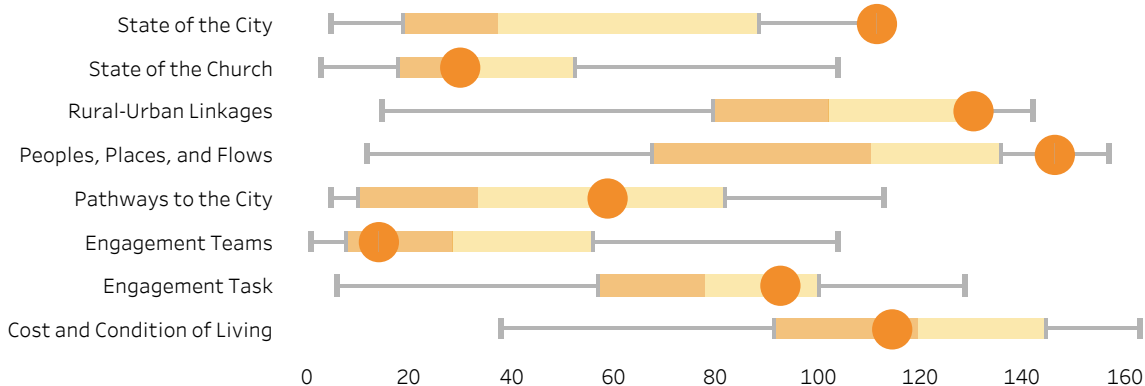

## ▼ Affinity Average

## ▲ City performance by indicator

In the spider web diagram above, the polygon represents the city. Each axis indicates a shalom category. Performance level ranks from 0 to 100 with 100 being the best. In general, the rounder the shape, the more active is the presence of shalom in the city.

## ▼ Ranking by category and affinity

◀ In the box and whisker plot to the left, the dot on each shalom category represents the city in its position to the minimum (left whisker), median, and maximum (right whisker) of the affinity distribution. The further the dot moves to the right, the better the city performs.