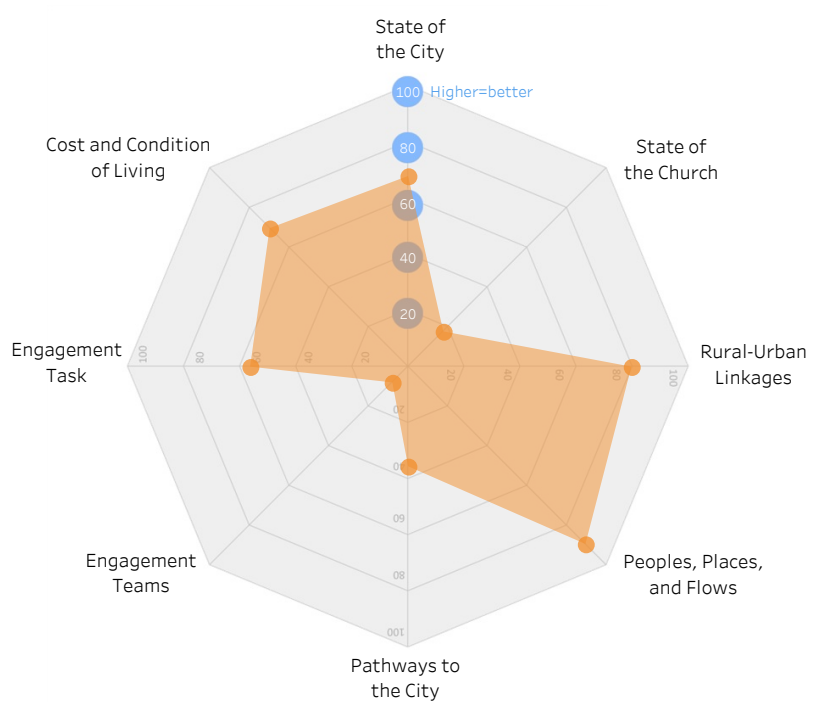

## ▼ City Score

## ▼ Affinity Average

## ▲ City performance by indicator

In the spider web diagram above, the polygon represents the city. Each axis indicates a shalom category. Performance level ranks from 0 to 100 with 100 being the best. In general, the rounder the shape, the more active is the presence of shalom in the city.

## ▼ Ranking by category and affinity

◀ In the box and whisker plot to the left, the dot on each shalom category represents the city in its position to the minimum (left whisker), median, and maximum (right whisker) of the affinity distribution. The further the dot moves to the right, the better the city performs.