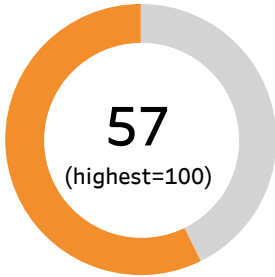

Abu Dhabi, United Arab Emirates

North African and Middle-Eastern Affinity

▼ City Score