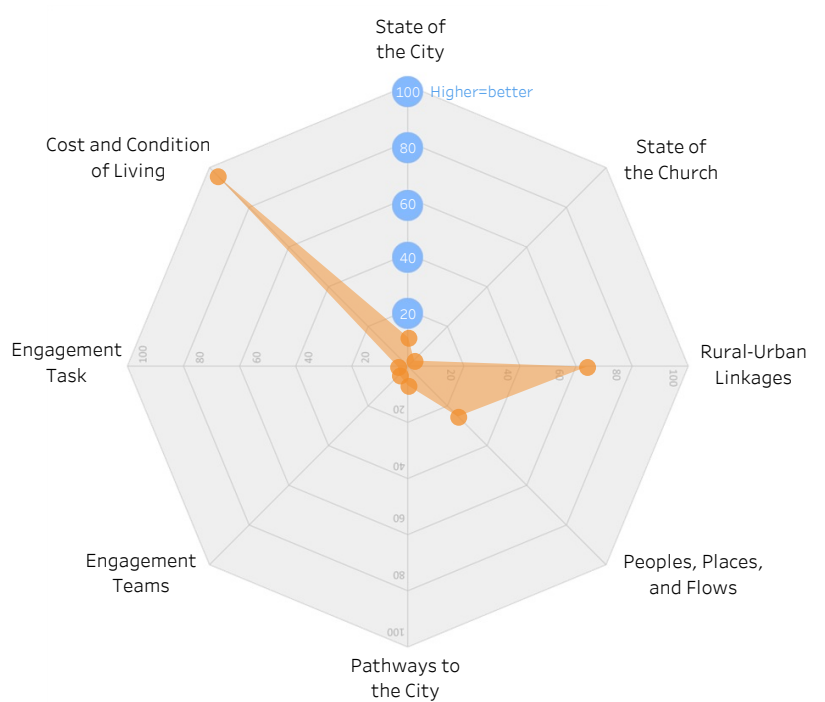

### ▼ Affinity Average

### ▼ Global ranking 14 of 163

### ▼ Ranking by category and affinity

◀ In the box and whisker plot to the left, the dot on each shalom category represents the city in its position to the minimum (left whisker), median, and maximum (right whisker) of the affinity distribution. The further the dot moves to the right, the better the city performs.

### ▲ City performance by indicator

In the spider web diagram above, the polygon represents the city. Each axis indicates a shalom category. Performance level ranks from 0 to 100 with 100 being the best. In general, the rounder the shape, the more active is the presence of shalom in the city.