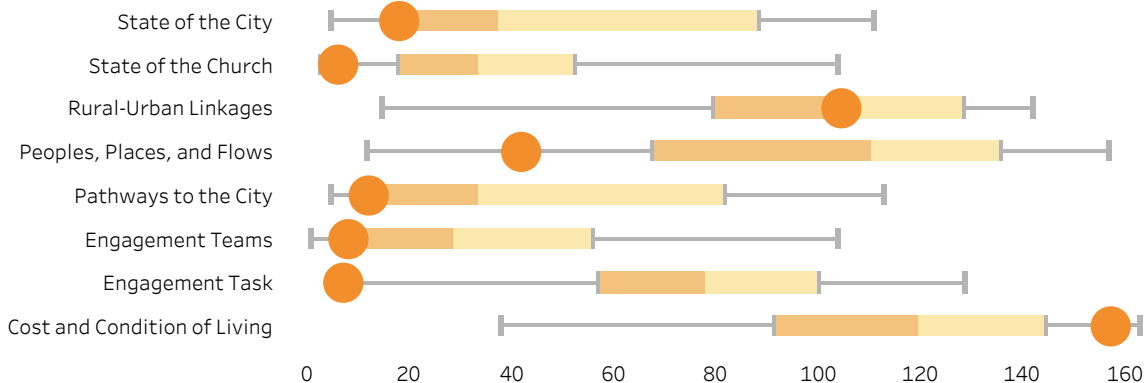

### ▼ City Score

### ▼ Affinity Average

### ▼ Ranking by category and affinity

◀ In the box and whisker plot to the left, the dot on each shalom category represents the city in its position to the minimum (left whisker), median, and maximum (right whisker) of the affinity distribution. The further the dot moves to the right, the better the city performs.

### ▲ City performance by indicator

In the spider web diagram above, the polygon represents the city. Each axis indicates a shalom category. Performance level ranks from 0 to 100 with 100 being the best. In general, the rounder the shape, the more active is the presence of shalom in the city.