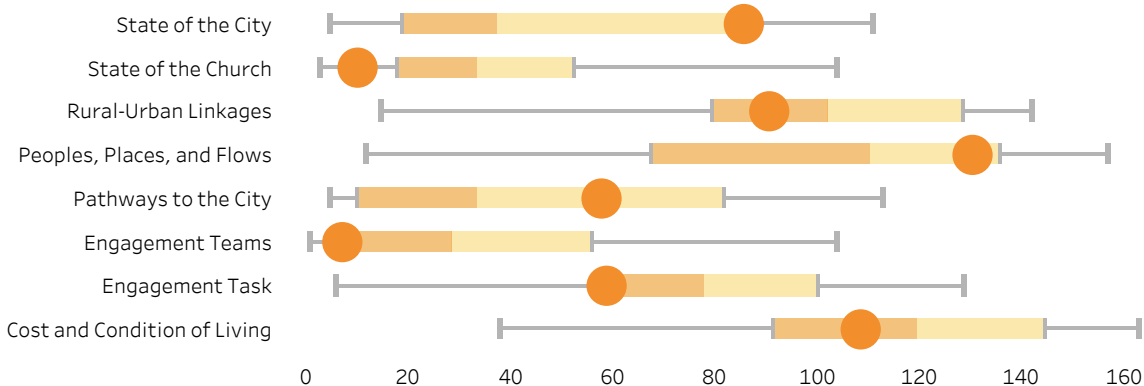

Manama, Bahrain

North African and Middle-Eastern Affinity

▼ City Score

▼ Affinity Average

▲ City performance by indicator

In the spider web diagram above, the polygon represents the city. Each axis indicates a shalom category. Performance level ranks from 0 to 100 with 100 being the best. In general, the rounder the shape, the more active is the presence of shalom in the city.

▼ Global ranking 61 of 163

▼ Ranking by category and affinity

◀ In the box and whisker plot to the left, the dot on each shalom category represents the city in its position to the minimum (left whisker), median, and maximum (right whisker) of the affinity distribution. The further the dot moves to the right, the better the city performs.