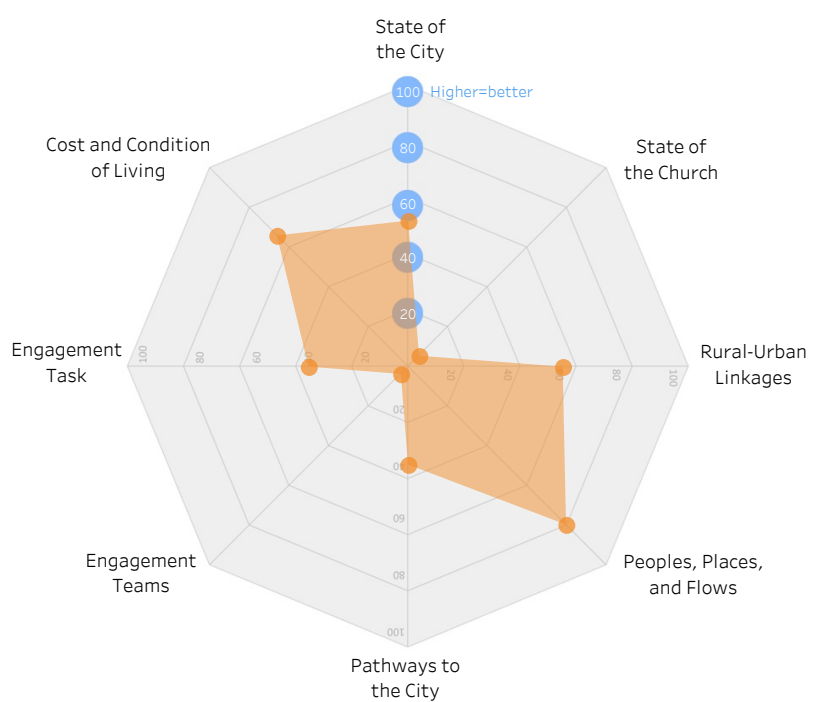

Manama, Bahrain

North African and Middle-Eastern Affinity

▼ City Score

▼ Affinity Average

▲ City performance by indicator

In the spider web diagram above, the polygon represents the city. Each axis indicates a shalom category. Performance level ranks from 0 to 100 with 100 being the best. In general, the rounder the shape, the more active is the presence of shalom in the city.

▼ Global ranking 61 of 163

▼ Ranking by category and affinity

◀ In the box and whisker plot to the left, the dot on each shalom category represents the city in its position to the minimum (left whisker), median, and maximum (right whisker) of the affinity distribution. The further the dot moves to the right, the better the city performs.