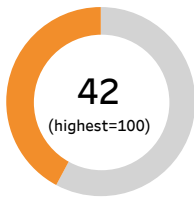

Manama, Bahrain

North African and Middle-Eastern Affinity

▼ City Score

▼ Affinity Average

▲ City performance by indicator

In the spider web diagram above, the polygon represents the city. Each axis indicates a shalom category. Performance level ranks from 0 to 100 with 100 being the best. In general, the rounder the shape, the more active is the presence of shalom in the city.

▼ Global ranking 61 of 163

▼ Ranking by category and affinity

◀ In the box and whisker plot to the left, the dot on each shalom category represents the city in its position to the minimum (left whisker), median, and maximum (right whisker) of the affinity distribution. The further the dot moves to the right, the better the city performs.