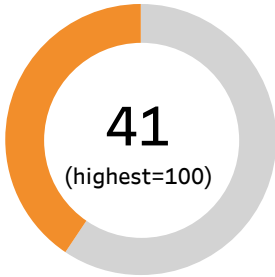

Manama, Bahrain

North African and Middle-Eastern Affinity

▼ City Score

▼ Affinity Average

▲ City performance by indicator

In the spider web diagram above, the polygon represents the city. Each axis indicates a shalom category. Performance level ranks from 0 to 100 with 100 being the best. In general, the rounder the shape, the more active is the presence of shalom in the city.

▼ Global ranking 61 of 163

▼ Ranking by category and affinity

◀ In the box and whisker plot to the left, the dot on each shalom category represents the city in its position to the minimum (left whisker), median, and maximum (right whisker) of the affinity distribution. The further the dot moves to the right, the better the city performs.