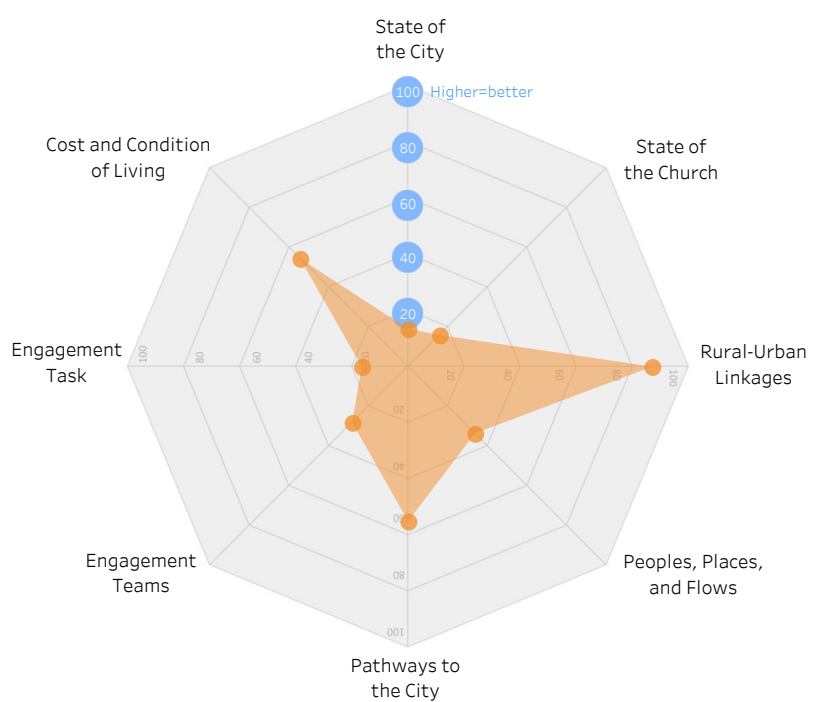

Addis Ababa, Ethiopia

North African and Middle-Eastern Affinity

▼ City Score

▼ Affinity Average

▲ City performance by indicator

In the spider web diagram above, the polygon represents the city. Each axis indicates a shalom category. Performance level ranks from 0 to 100 with 100 being the best. In general, the rounder the shape, the more active is the presence of shalom in the city.

▼ Global ranking 45 of 163

▼ Ranking by category and affinity

◀ In the box and whisker plot to the left, the dot on each shalom category represents the city in its position to the minimum (left whisker), median, and maximum (right whisker) of the affinity distribution. The further the dot moves to the right, the better the city performs.