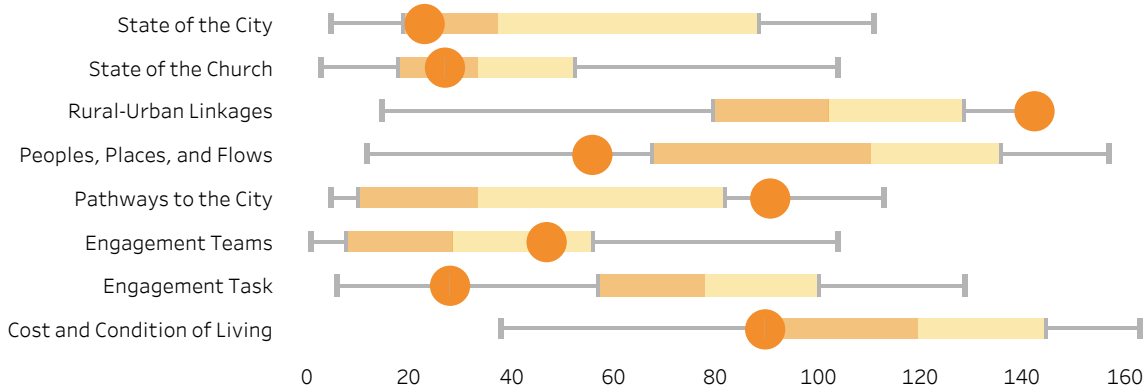

Addis Ababa, Ethiopia

North African and Middle-Eastern Affinity

▼ City Score

▼ Affinity Average

▲ City performance by indicator

In the spider web diagram above, the polygon represents the city. Each axis indicates a shalom category. Performance level ranks from 0 to 100 with 100 being the best. In general, the rounder the shape, the more active is the presence of shalom in the city.

▼ Global ranking 45 of 163

▼ Ranking by category and affinity

◀ In the box and whisker plot to the left, the dot on each shalom category represents the city in its position to the minimum (left whisker), median, and maximum (right whisker) of the affinity distribution. The further the dot moves to the right, the better the city performs.