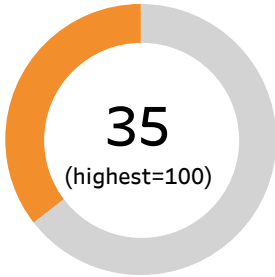

Addis Ababa, Ethiopia

North African and Middle-Eastern Affinity

▼ City Score

▼ Affinity Average

▲ City performance by indicator

In the spider web diagram above, the polygon represents the city. Each axis indicates a shalom category. Performance level ranks from 0 to 100 with 100 being the best. In general, the rounder the shape, the more active is the presence of shalom in the city.

▼ Global ranking 45 of 163

▼ Ranking by category and affinity

◀ In the box and whisker plot to the left, the dot on each shalom category represents the city in its position to the minimum (left whisker), median, and maximum (right whisker) of the affinity distribution. The further the dot moves to the right, the better the city performs.