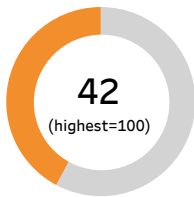

Addis Ababa, Ethiopia

North African and Middle-Eastern Affinity

▼ City Score

▼ Affinity Average

▲ City performance by indicator

In the spider web diagram above, the polygon represents the city. Each axis indicates a shalom category. Performance level ranks from 0 to 100 with 100 being the best. In general, the rounder the shape, the more active is the presence of shalom in the city.

▼ Global ranking 45 of 163

▼ Ranking by category and affinity

◀ In the box and whisker plot to the left, the dot on each shalom category represents the city in its position to the minimum (left whisker), median, and maximum (right whisker) of the affinity distribution. The further the dot moves to the right, the better the city performs.