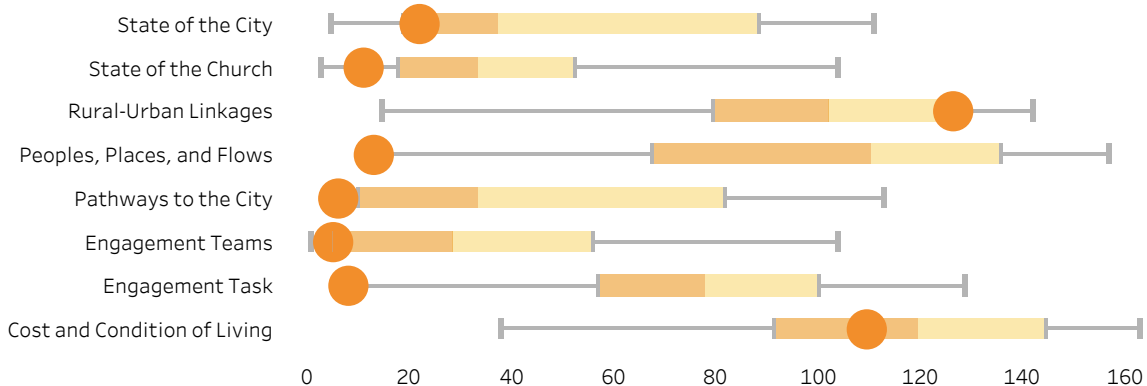

## ▼ Affinity Average

## ▲ City performance by indicator

In the spider web diagram above, the polygon represents the city. Each axis indicates a shalom category. Performance level ranks from 0 to 100 with 100 being the best. In general, the rounder the shape, the more active is the presence of shalom in the city.

## ▼ Ranking by category and affinity

◀ In the box and whisker plot to the left, the dot on each shalom category represents the city in its position to the minimum (left whisker), median, and maximum (right whisker) of the affinity distribution. The further the dot moves to the right, the better the city performs.