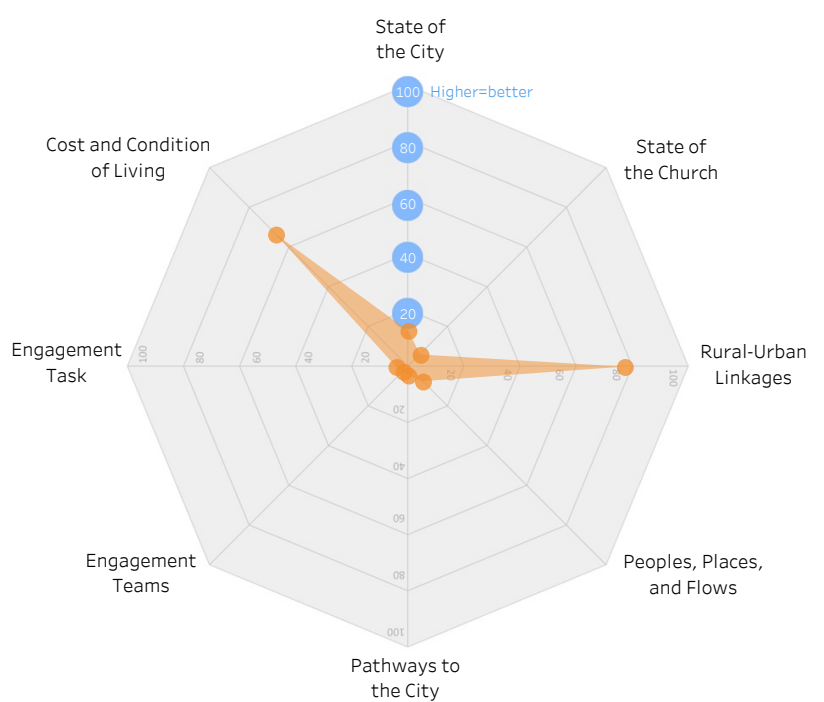

# Casablanca, Morocco

North African and Middle-Eastern Affinity

## ▼ Affinity Average

## ▲ City performance by indicator

In the spider web diagram above, the polygon represents the city. Each axis indicates a shalom category. Performance level ranks from 0 to 100 with 100 being the best. In general, the rounder the shape, the more active is the presence of shalom in the city.

## ▼ Ranking by category and affinity

◀ In the box and whisker plot to the left, the dot on each shalom category represents the city in its position to the minimum (left whisker), median, and maximum (right whisker) of the affinity distribution. The further the dot moves to the right, the better the city performs.