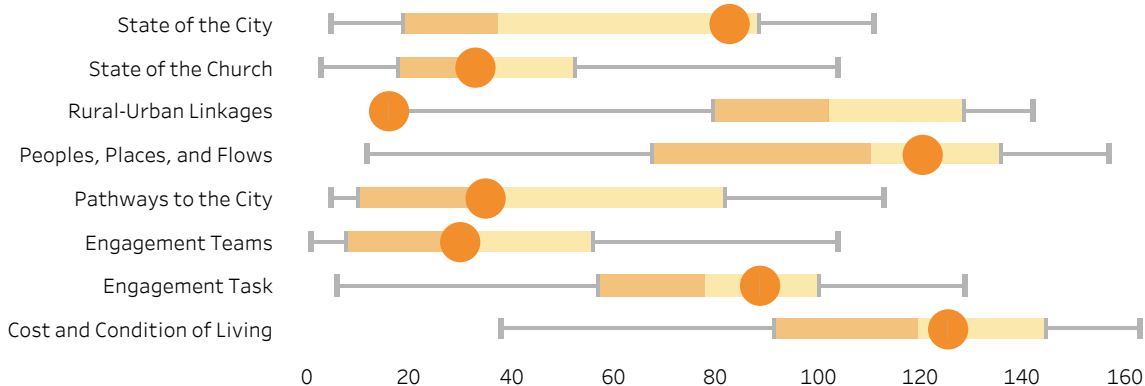

Kuwait City, Kuwait

North African and Middle-Eastern Affinity

▼ City Score

▼ Affinity Average

▲ City performance by indicator

In the spider web diagram above, the polygon represents the city. Each axis indicates a shalom category. Performance level ranks from 0 to 100 with 100 being the best. In general, the rounder the shape, the more active is the presence of shalom in the city.

▼ Global ranking 56 of 163

▼ Ranking by category and affinity

◀ In the box and whisker plot to the left, the dot on each shalom category represents the city in its position to the minimum (left whisker), median, and maximum (right whisker) of the affinity distribution. The further the dot moves to the right, the better the city performs.