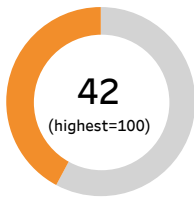

Kuwait City, Kuwait

North African and Middle-Eastern Affinity

▼ City Score

▼ Affinity Average

▲ City performance by indicator

In the spider web diagram above, the polygon represents the city. Each axis indicates a shalom category. Performance level ranks from 0 to 100 with 100 being the best. In general, the rounder the shape, the more active is the presence of shalom in the city.

▼ Global ranking 56 of 163

▼ Ranking by category and affinity

◀ In the box and whisker plot to the left, the dot on each shalom category represents the city in its position to the minimum (left whisker), median, and maximum (right whisker) of the affinity distribution. The further the dot moves to the right, the better the city performs.