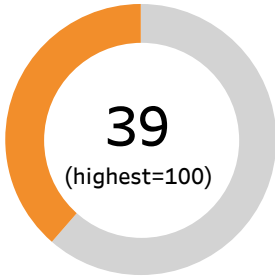

Kuwait City, Kuwait

North African and Middle-Eastern Affinity

▼ City Score

▼ Affinity Average

▲ City performance by indicator

In the spider web diagram above, the polygon represents the city. Each axis indicates a shalom category. Performance level ranks from 0 to 100 with 100 being the best. In general, the rounder the shape, the more active is the presence of shalom in the city.

▼ Global ranking 56 of 163

▼ Ranking by category and affinity

◀ In the box and whisker plot to the left, the dot on each shalom category represents the city in its position to the minimum (left whisker), median, and maximum (right whisker) of the affinity distribution. The further the dot moves to the right, the better the city performs.