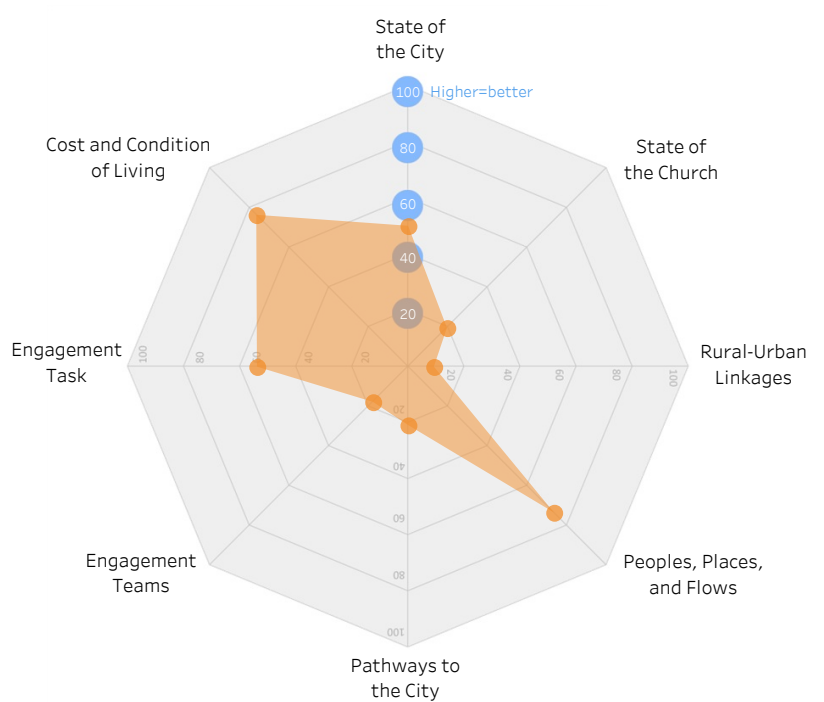

Kuwait City, Kuwait

North African and Middle-Eastern Affinity

▼ City Score

▼ Affinity Average

▲ City performance by indicator

In the spider web diagram above, the polygon represents the city. Each axis indicates a shalom category. Performance level ranks from 0 to 100 with 100 being the best. In general, the rounder the shape, the more active is the presence of shalom in the city.

▼ Global ranking 56 of 163

▼ Ranking by category and affinity

◀ In the box and whisker plot to the left, the dot on each shalom category represents the city in its position to the minimum (left whisker), median, and maximum (right whisker) of the affinity distribution. The further the dot moves to the right, the better the city performs.